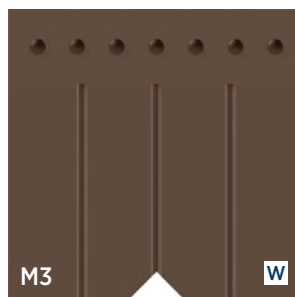

TIMBERLANE Mission Style Shutter Profiles

NOTE: Timberlane offers three lines of materials for our shutter styles. Please refer to this guide when making your shutter & material selections.

E Endurian Shutters
Exclusive PVC Shutter Material

W Premium Wood Shutters
Select Wood Species

R Resilience Shutters
Aluminum

*Shutter profile comes hurricane rated and High Velocity Hurricane Zone (HVHZ) approved.

Find more resources at Timberlane.com

Timberlane, Inc. • 150 Domorah Drive, Montgomeryville, PA 18936 • 800-250-2221 • Timberlane.com