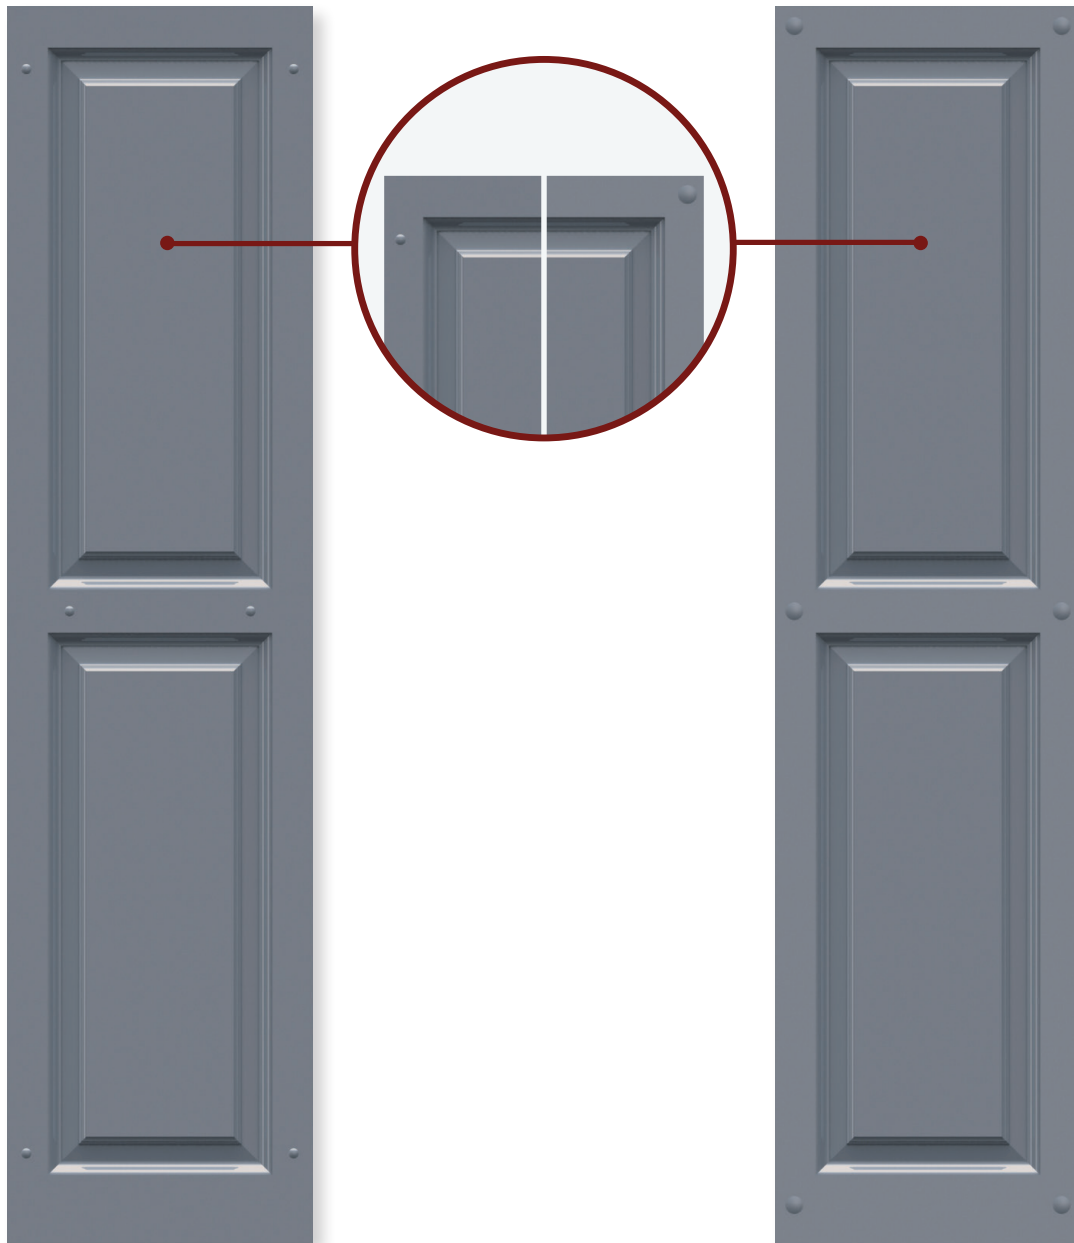

FIXED MOUNT HOLE PLUG COMPARISON

When selecting Timberlane's Fixed Mount Installation option, the size of the mounting screws required to hang your shutters will vary depending on the material you have selected. As illustrated below, when fixed mounting our Endurian® Shutters, which is a more dense material, the hole plugs will be larger in diameter than our Premium Wood Shutters.

SMALL HOLE PLUG INSTALLATION

7/16" Hole Plug Diameter
Premium Wood

LARGE HOLE PLUG INSTALLATION

7/8" Hole Plug Diameter
Endurian®