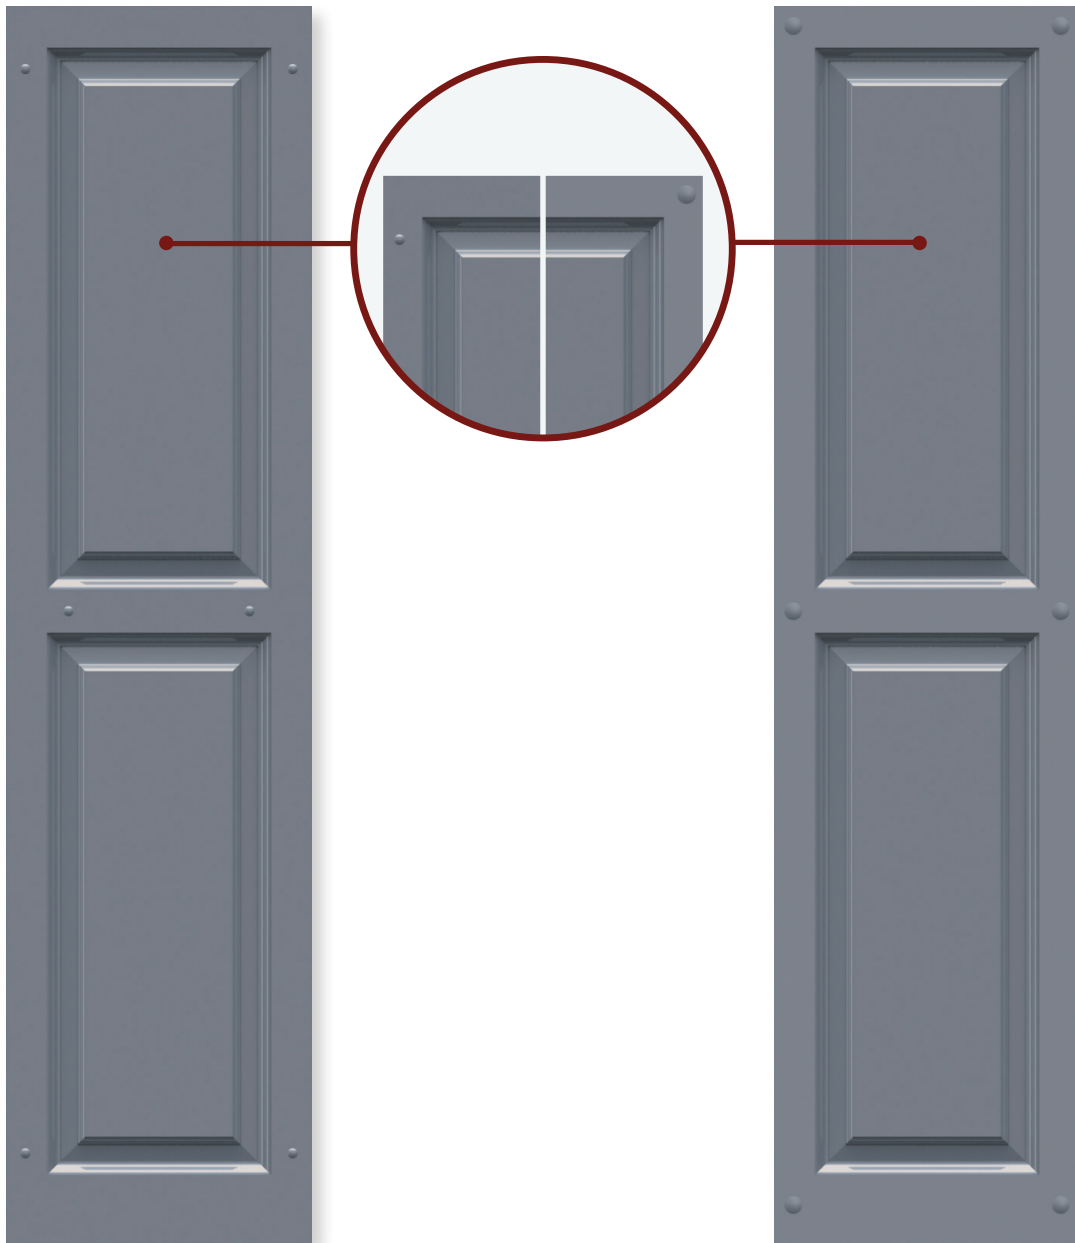

FIXED MOUNT HOLE PLUG COMPARISON

When selecting Timberlane's Fixed Mount Installation option, the size of the mounting screws required to hang your shutters will vary depending on the material you have selected. As illustrated below, when fixed mounting our Endurian® Shutters, which is a more dense material, the hole plugs will be larger in diameter than our Premium Wood or Fundamentals Shutters.

SMALL HOLE PLUG INSTALLATION

7/16" Hole Plug Diameter

Premium Wood or Fundamentals

LARGE HOLE PLUG INSTALLATION

7/8" Hole Plug Diameter

Endurian®