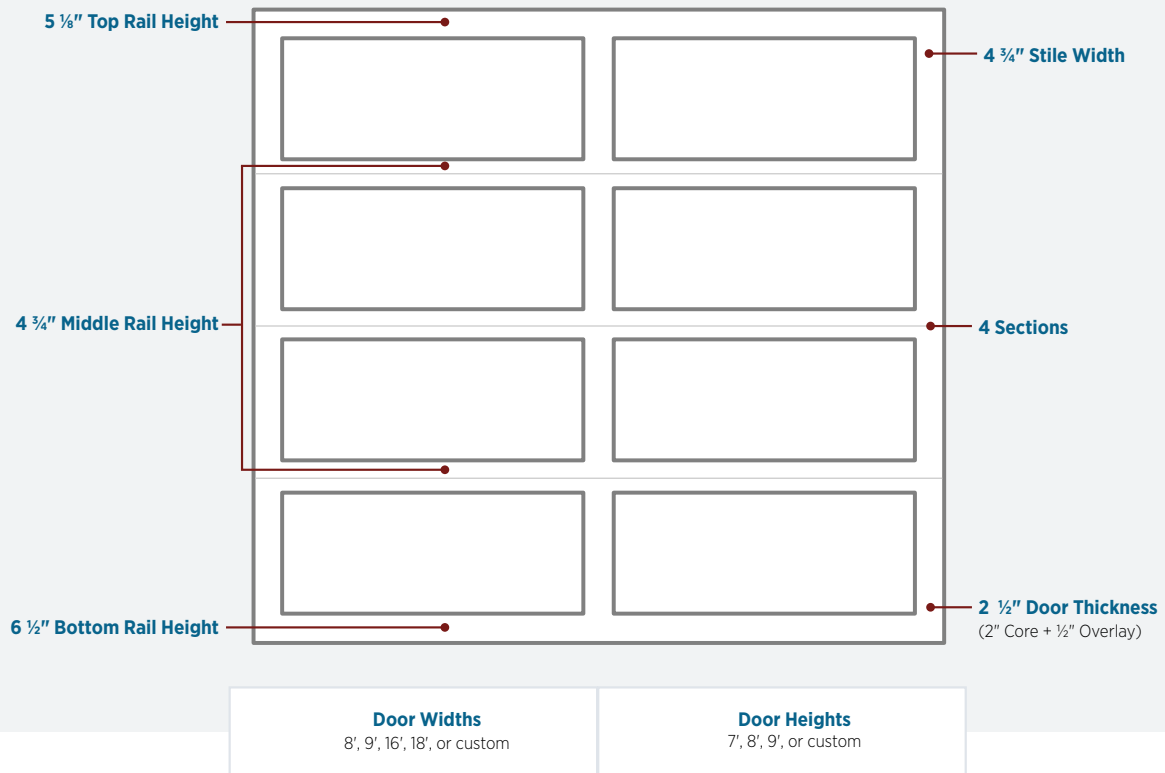

ENDURANCE GARAGE DOORS

Technical Specifications