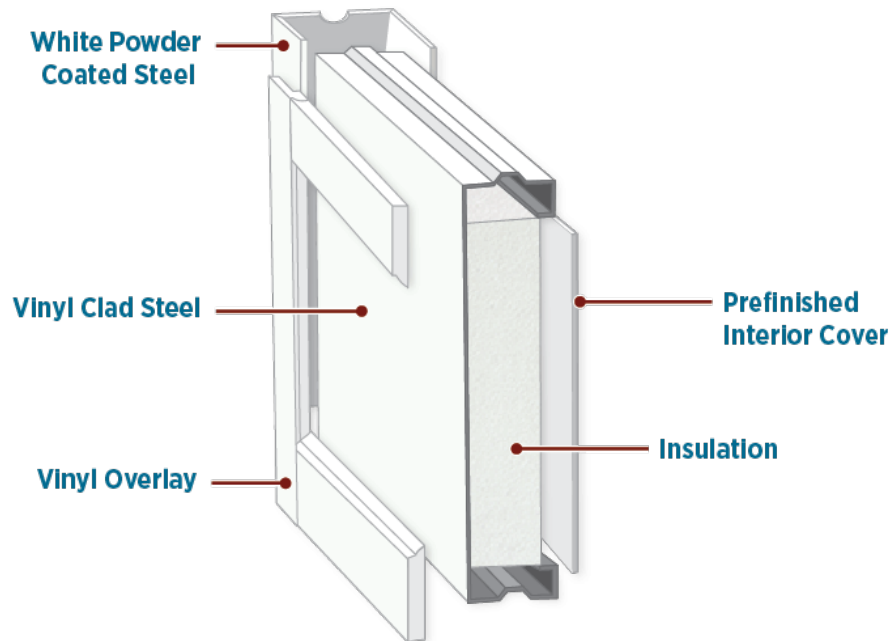

TIMBERLANE ENDURANCE GARAGE DOORS

Technical Specifications

Timberlane's Endurance Garage Doors are specifically engineered for longevity and designed with stunning details. If you're one who loves the look of wooden garage doors but prefers a low-maintenance, synthetic material option, this is the perfect choice for you.

From increased energy efficiency to a silky smooth finish, this particular garage door material is an exceptional choice for those who may reside in areas that are prone to extreme moisture.

ENDURANCE GARAGE DOORS

Technical Specifications

Available Collections

Classic, Carriage

Panel Designs

Flat

Finishes

Unfinished White

Window Shapes