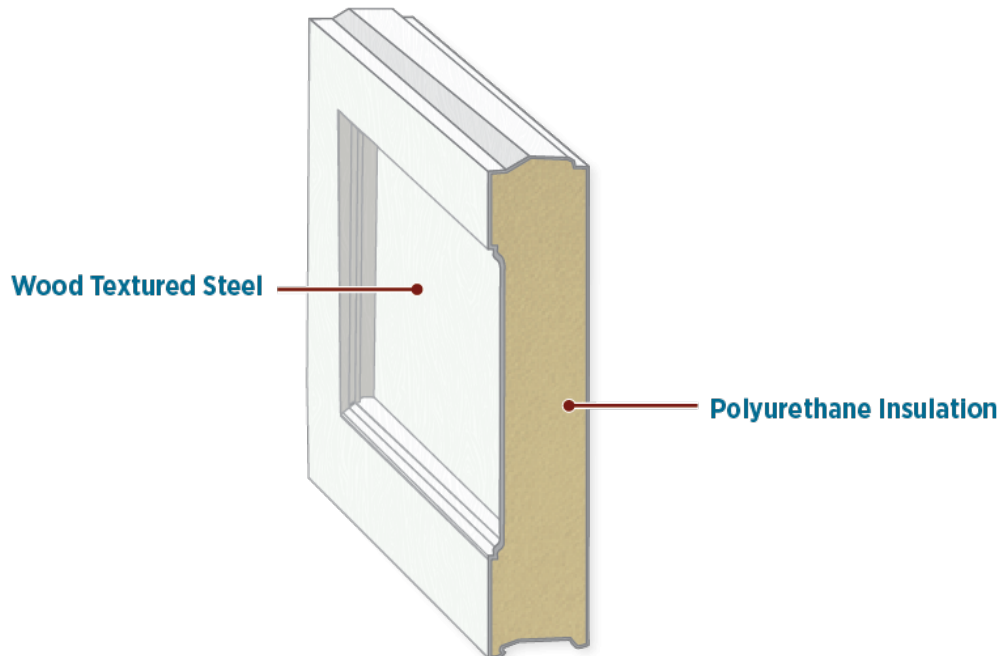

TIMBERLANE SIGNATURE GARAGE DOORS

Technical Specifications

Durable, low-maintenance, and energy-efficient are just a few of the benefits of our Signature Garage Doors. Aesthetically, they look like textured wood but are expertly manufactured from steel which makes them the perfect candidate for your home.

This budget-friendly option offers a phenomenal R-value with an elevated design to enhance your curb appeal.

SIGNATURE GARAGE DOORS

Technical Specifications

Door Widths 8', 9', 16', 18', or custom	Door Heights 7', 8', 9', or custom
---	--