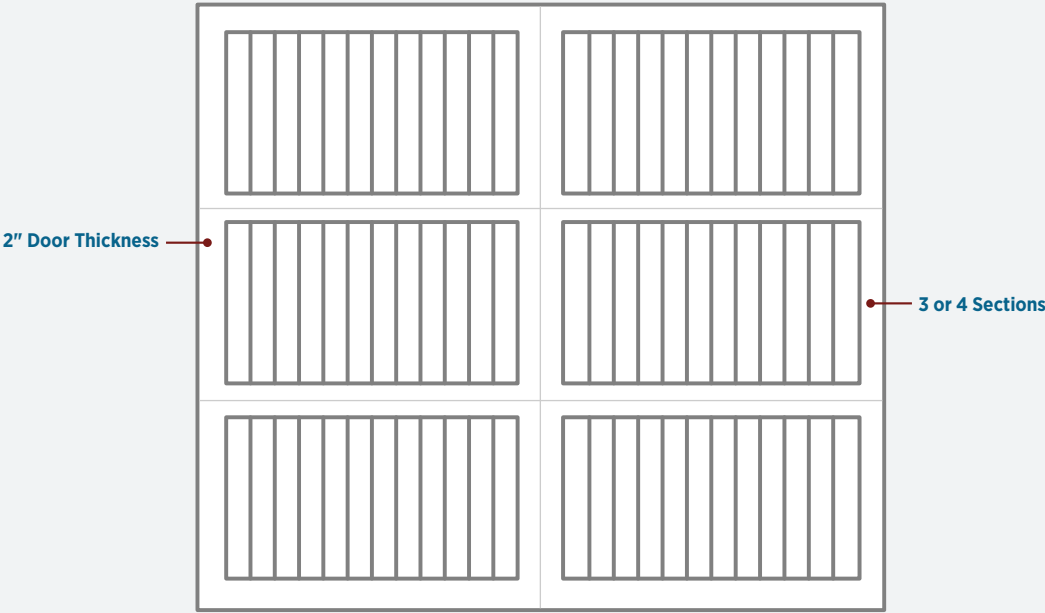

TIMBERLANE SIGNATURE GARAGE DOORS

Technical Specifications

Durable, low-maintenance, and energy-efficient are just a few of the benefits of our Signature Garage Doors. Aesthetically, they look like textured wood but are expertly manufactured from steel which makes them the perfect candidate for your home.

This budget-friendly option offers a phenomenal R-value with an elevated design to enhance your curb appeal.

SIGNATURE GARAGE DOORS

Technical Specifications

Door Widths 8', 9', 16', 18', or custom	Door Heights 7', 8', 9', or custom
---	--